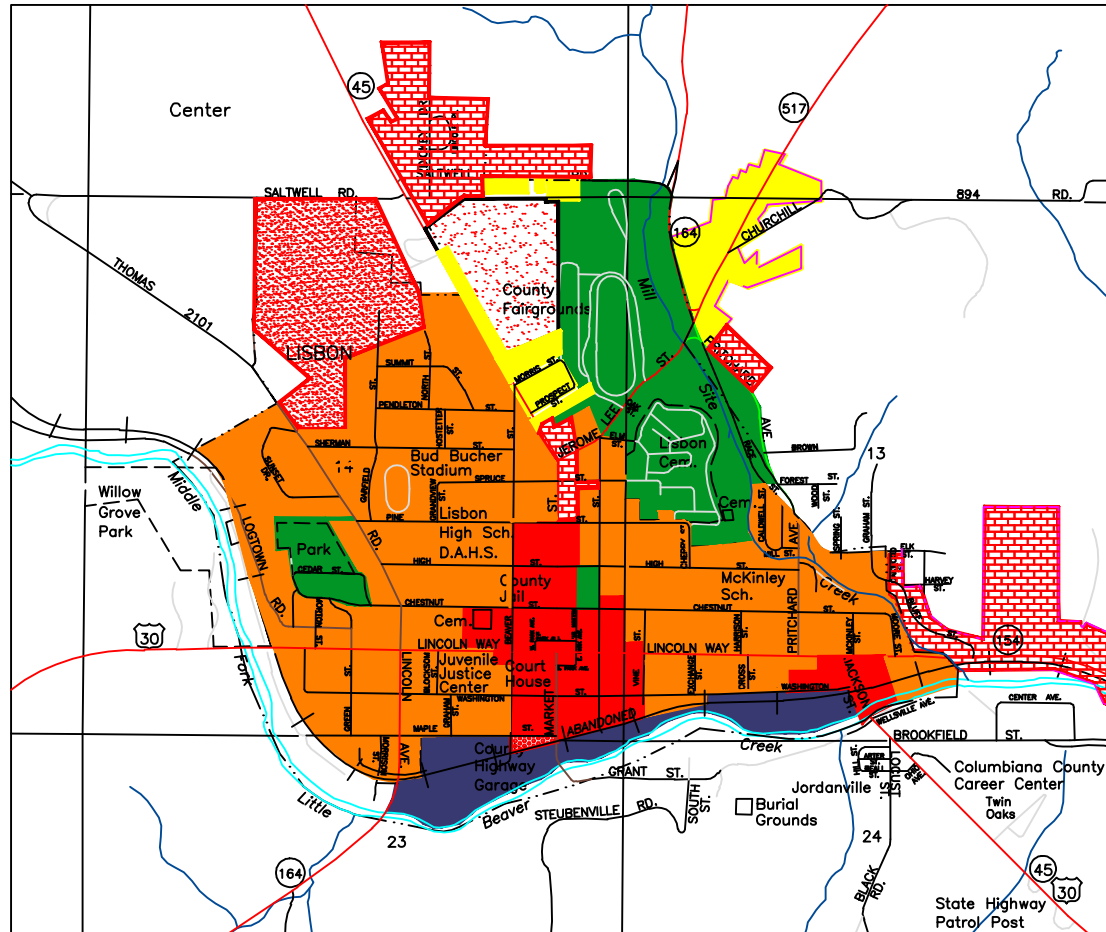

Zoning Map of the Village of Lisbon, Columbiana County, Ohio

- OPEN AREA
- R2 RESIDENTIAL
- R1 RESIDENTIAL
- R3 RESIDENTIAL
- B1 LOCAL BUSINESS
- B2 HIGHWAY/GENERAL BUSINESS
- B3 CENTRAL GENERAL BUSINESS
- M1 RESTRICTED INDUSTRIAL
- M2 GENERAL INDUSTRIAL